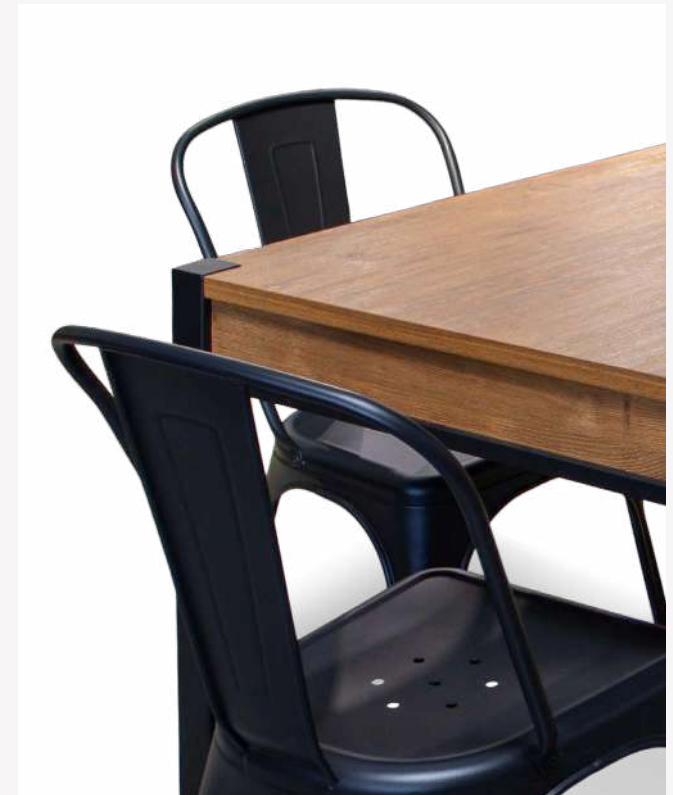

Gallery Dining Suite (7 Piece)

Table: 160W x 90D x 76H (cm)

Chair: 45 x 52D x 85H

Assembly Required

Gallery Dining Suite (5 Piece)

Table: 90W x 90D x 76H (cm)

Chair: 45 x 52D x 85H

Assembly Required